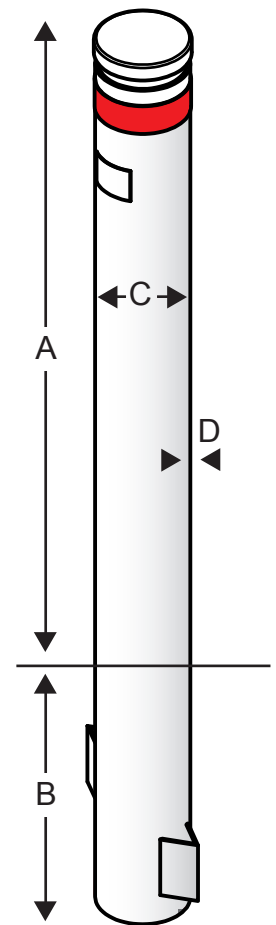

## Dugite Permanent Bollard Range (In Ground)

**Dugite (In Ground)  
Bollard**

Model	A mm	B mm	C mm	D mm	Weight kg
D114IG	900	600	114	5	15
D140IG	900	600	140	5	30
D165IG	1200	600	165	5	40
D219IG-G	1500	800	219	5	55
D324IG-G	1500	800	324	6.4	65

### FEATURES

- Powder coated Gloss White standard
- Other colours to order
- Hot dip galvanised
- Press metal cap to allow concrete filling
- Red reflector strip at top of bollard
- Welded tags to secure into footing
- Two pack painting available for larger bollards
- Optional: chain lugs, chain and pad locks